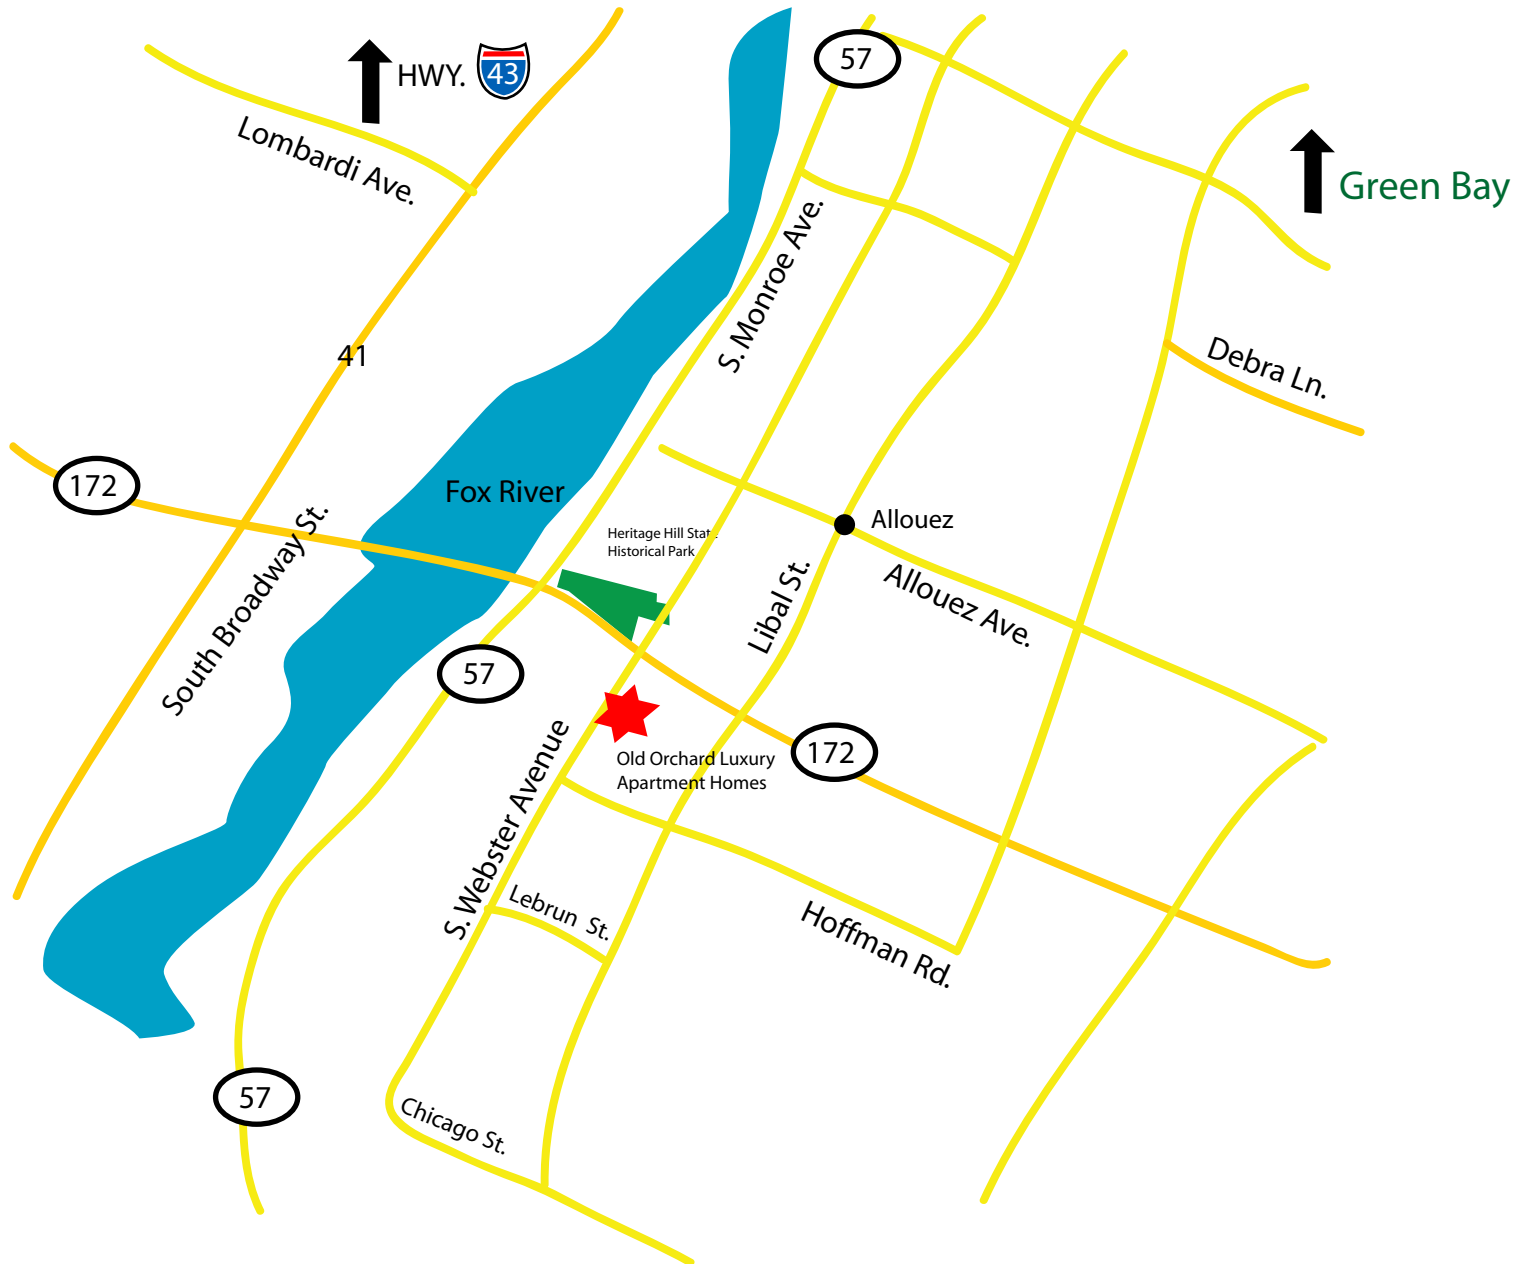

Old Orchard Luxury Apartment Homes  
Property Address  
3001 S. Webster Avenue  
Green Bay, WI 54301  
Contact Linda (920) 336-3372  
www.oldorchardrentals.com

Old Orchard Apartments are conveniently located in the upscale Green Bay suburb of Allouez, just a couple of blocks off of HWY. 172. Shopping, dining options, recreation areas and office parks are just minutes away.